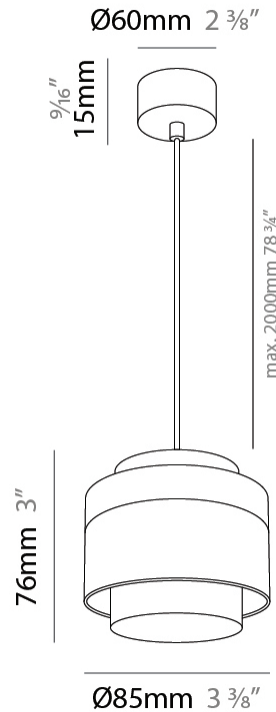

A7100000-

base number   Color   Finish
Temperature   Options

1. To build a product code in our configurator select the specify button on the base model # product page
2. To build a manual product code on this datasheet choose from the options listed below in blue font and add the suffix to the base model #

GENERAL

Series: Zoom
Brand: Letroh
Division: Architectural
Mounting Type: Suspension
Mounting Location: Ceiling
Subcategory: Pendant

PHYSICAL

Shape: Rectangle
Diameter (mm): 85
Diameter (in): 3 3/8
Height (mm): 76
Height (in): 3
Max. Overall Height (mm): 2076
Max. Overall Height (in): 81 3/4
Light Distribution: Adjustable / Downlight
Weight (kg): 0.47
Fixture Finish: WHI / BLK
Fixture Material: Aluminum
Cable Details: 2,000mm / 78 3/4" Transparent Cable

ELECTRICAL

Lamp Type: LED (Zhaga Standard)
Input Wattage (W): 14.7
Total Output Wattage (W): 12.7
Dimming: Tri-Mode (Non-Dimming and Phase Dimming (120Vac only) and 0-10V Dimming)
Driver Included: No
Driver Location: Remote
Driver Type: Constant Current - Universal
Driver Class: Class 2
Housing: ENCP3
Input Voltage (V): 120 - 277
Constant Current (MA): 350

LED

Color Temperature (°K): 2700 / 3000
Max. Delivered Lumen (lm): 831 / 878
Nominal Lumen (lm): 1010 / 1068
CRI: >97 CRI
Lamp Life (hrs): 50000

OPTICAL

Optic°: 12 - 46
Adjustability: Tilting and rotating

RATINGS AND CERTIFICATIONS

Certified By: Certified for North American Standards
IP rating: IP20