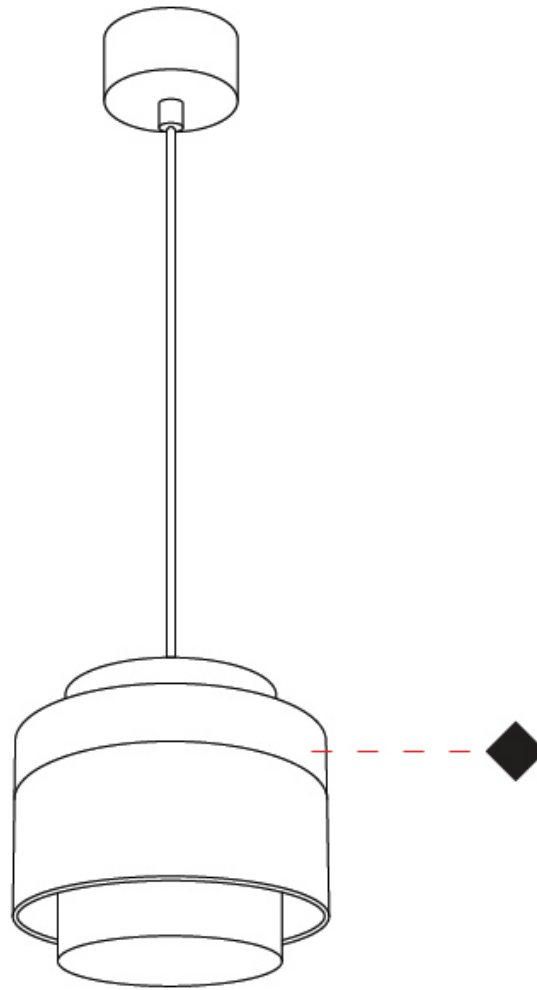

ZOOM SUSPENSION

A7100000-

PROJECT _____

TYPE _____

SPECIFIER _____

QUANTITY _____

DATE _____

A