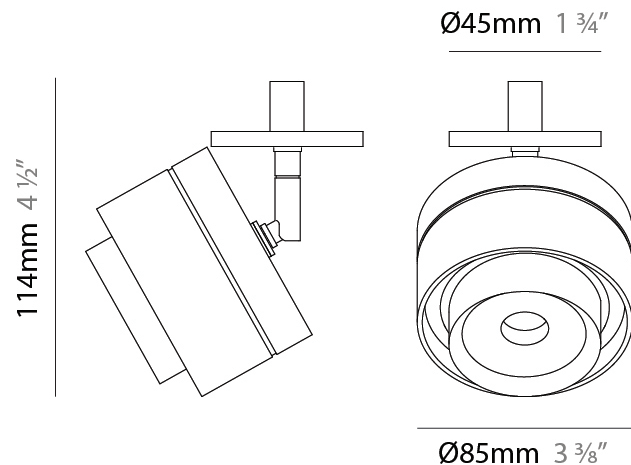

PROJECT _____
TYPE _____
SPECIFIER _____
QUANTITY _____
DATE _____

ZOOM SURFACE

A7200014- -

base number   Color   Finish
Temperature   Options

1. To build a product code in our configurator select the specify button on the base model # product page
2. To build a manual product code on this datasheet choose from the options listed below in blue font and add the suffix to the base model #

GENERAL

Series: Zoom
Brand: Letroh
Division: Architectural
Mounting Type: Surface
Mounting Location: Ceiling
Subcategory: Spots

PHYSICAL

Shape: Rectangle
Diameter (mm): 85
Diameter (in): 3 3/8
Height (mm): 114
Height (in): 4 1/2
Light Distribution: Adjustable / Downlight
Weight (kg): 0.38
Weight (lbs): 0.73
Fixture Finish: WHI / BLK
Fixture Material: Aluminum

ELECTRICAL

Lamp Type: LED (Zhaga Standard)
Input Wattage (W): 14.7
Total Output Wattage (W): 12.7
Dimming: Tri-Mode (Non-Dimming and Phase Dimming (120Vac only) and 0-10V Dimming)
Driver Included: No
Driver Location: Remote
Driver Type: Constant Current - Universal
Driver Class: Class 2
Housing: ENCP3
Input Voltage (V): 120 - 277
Constant Current (MA): 350

LED

Color Temperature (°K): 2700 / 3000
Max. Delivered Lumen (lm): 831 / 878
Nominal Lumen (lm): 1010 / 1068
CRI: >97 CRI
Lamp Life (hrs): 50000

OPTICAL

Optic°: 12 - 46
Adjustability: Tilting and rotating

RATINGS AND CERTIFICATIONS

Certified By: Certified for North American Standards
IP rating: IP20