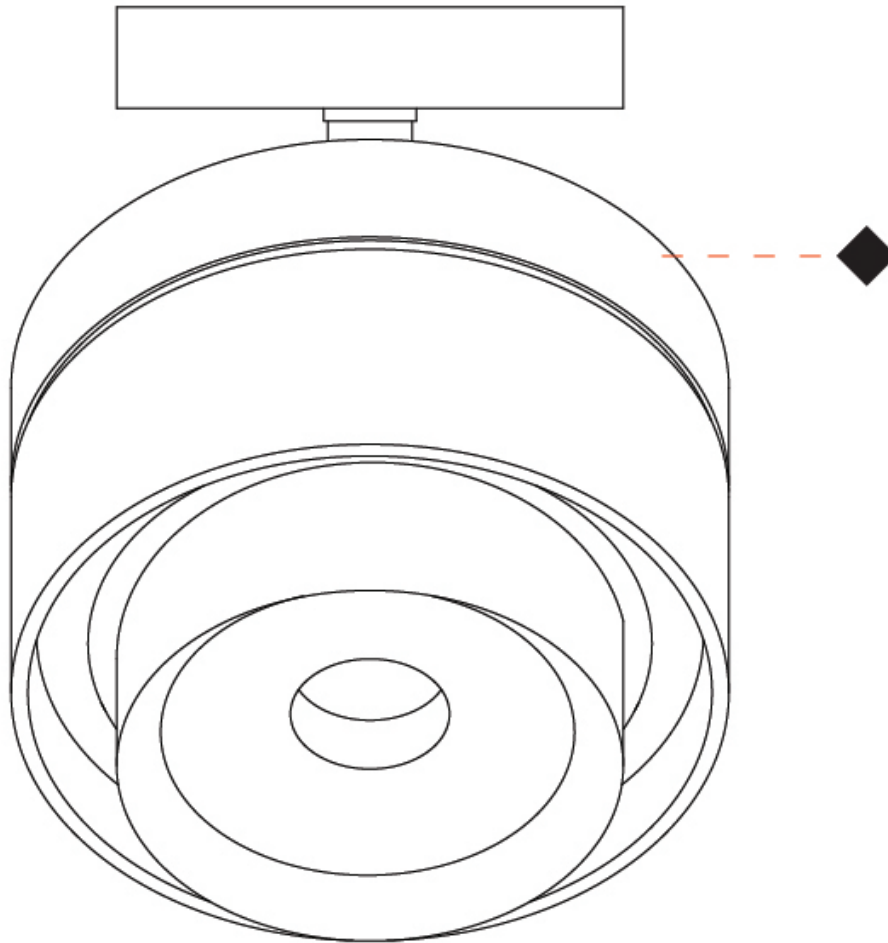

ZOOM SURFACE

A7200015-

PROJECT _____

TYPE _____

SPECIFIER _____

QUANTITY _____

DATE _____

A