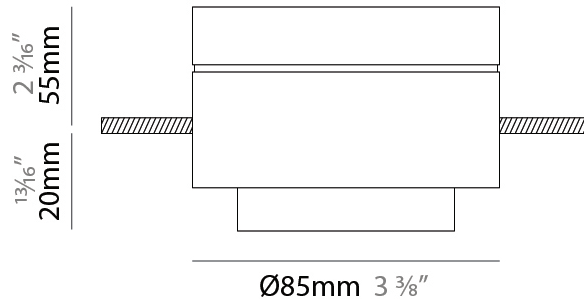

PROJECT
TYPE
SPECIFIER
QUANTITY
DATE

ZOOM RECESSED

A7200013- -

base number   Color   Finish
Temperature   Options

1. To build a product code in our configurator select the specify button on the base model # product page
2. To build a manual product code on this datasheet choose from the options listed below in blue font and add the suffix to the base model #

GENERAL

Series: Zoom
Brand: Letroh
Division: Architectural
Mounting Type: Recessed
Mounting Location: Ceiling
Subcategory: Downlight

PHYSICAL

Shape: Rectangle
Diameter (mm): 85
Diameter (in): 3 3/8
Height (mm): 75
Height (in): 2 15/16
Light Distribution: Downlight
Weight (kg): 0.38
Weight (lbs): 0.73
Fixture Finish: WHI / BLK
Fixture Material: Aluminum

ELECTRICAL

Lamp Type: LED (Zhaga Standard)
Input Wattage (W): 14.7
Total Output Wattage (W): 12.7
Dimming: Tri-Mode (Non-Dimming and Phase Dimming (120Vac only) and 0-10V Dimming)
Driver Included: No
Driver Location: Remote
Driver Type: Constant Current - Universal
Driver Class: Class 2
Housing: ENCP3
Input Voltage (V): 120 - 277
Constant Current (MA): 350

LED

Color Temperature (°K): 2700 / 3000
Max. Delivered Lumen (lm): 831 / 878
Nominal Lumen (lm): 1010 / 1068
CRI: >97 CRI
Lamp Life (hrs): 50000

OPTICAL

Optic°: 12 - 46
Adjustability: Tilting and rotating

RATINGS AND CERTIFICATIONS

Certified By: Certified for North American Standards
IP rating: IP20